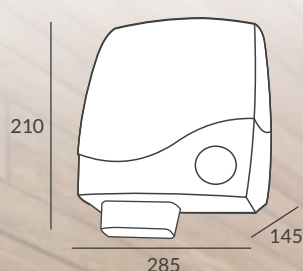

SI0155X

PICCOLO está concebido especialmente para cuartos de baño de reducidas dimensiones.

Está disponible en 3 versiones; Sensor, con activación por pulsador; y dos versiones Radar, con activación por proximidad y equipado con puntero LED. En la versión Radar, sólo consume la energía necesaria, al retirar las manos el aparato se detiene automáticamente.

PICCOLO is specially designed for small bathrooms.

It is available in 3 versions; Sensor, with push button activation; and two Radar versions, with proximity activation and equipped with LED pointer. In the Radar version, it only consumes the necessary energy; when the hands are removed, the device stops automatically. disconnects itself when the user withdraws his hands from underneath it.