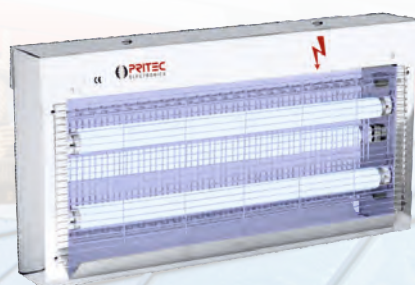

IXM0215LED
Supernova Plus 30 LED

Cobertura día
Day coverage 150m²
Cobertura noche
Night coverage 290m²

*Información completa en página 6

IXM0220
Supernova 40

Cobertura día
Day coverage 215m²
Cobertura noche
Night coverage 420m²

IXM0240
Supernova 80

Cobertura día
Day coverage 280m²
Cobertura noche
Night coverage 510m²

IXM0220LED
Supernova 40 LED

Cobertura día
Day coverage 180m²
Cobertura noche
Night coverage 370m²

*Información completa en página 7